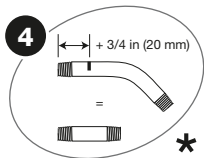

# ShowerStore.com

Installation instructions for shower arms with female threads.

\* Requires a 1/2 in. pipe nipple (not included) that is 3/4 in. longer than the mark made in Step 2.