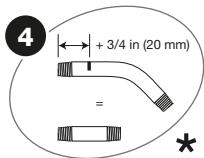

ShowerStore.com

Installation instructions for shower arms with female threads.

* Requires a 1/2 in. pipe nipple (not included) that is 3/4 in. longer than the mark made in Step 2.