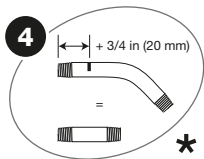

# ShowerStore.com

Installation instructions for supply elbow with flange.

\* Requires a 1/2 in. pipe nipple (not included) that is 3/4 in. longer than the mark made in Step 2.