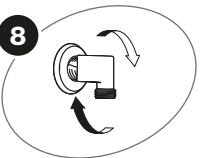

# ShowerStore.com

Installation instructions for supply elbow with flange.

\* Requires a 1/2 in. pipe nipple (not included) that is 3/4 in. longer than the mark made in Step 2.