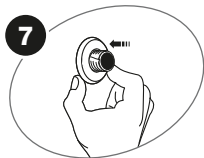

# ShowerStore.com

Installation instructions for supply elbow with flange.

\* Requires a 1/2 in. pipe nipple (not included) that is 3/4 in. longer than the mark made in Step 2.