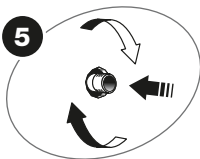

# ShowerStore.com

Installation instructions for supply elbow with flange.

\* Requires a 1/2 in. pipe nipple (not included) that is 3/4 in. longer than the mark made in Step 2.