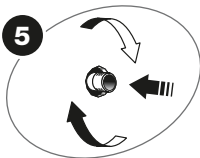

ShowerStore.com

Installation instructions for supply elbow with flange.

* Requires a 1/2 in. pipe nipple (not included) that is 3/4 in. longer than the mark made in Step 2.