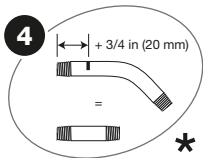

ShowerStore.com

Installation instructions for supply elbow with flange.

* Requires a 1/2 in. pipe nipple (not included) that is 3/4 in. longer than the mark made in Step 2.