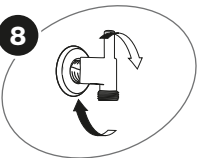

ShowerStore.com

Installation instructions for supply elbow with flange.

* Requires a 1/2 in. pipe nipple (not included) that is 3/4 in. longer than the mark made in Step 2.