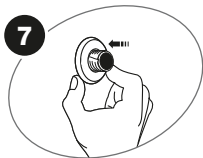

ShowerStore.com

Installation instructions for supply elbow with flange.

* Requires a 1/2 in. pipe nipple (not included) that is 3/4 in. longer than the mark made in Step 2.